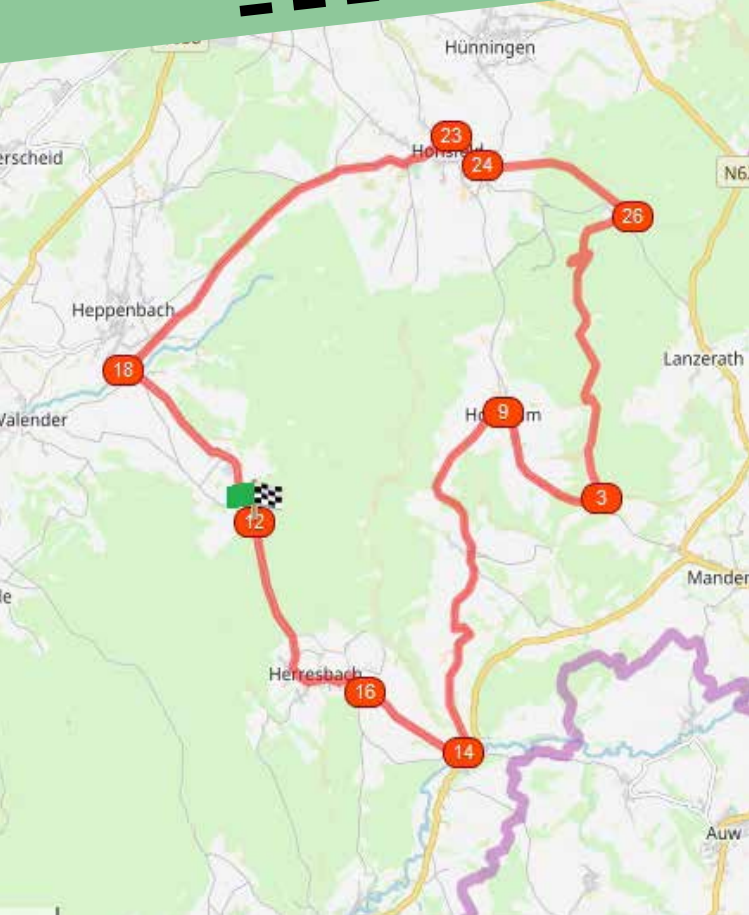

SMALL EIFEL VILLAGES #30KM

© Audrey Kottigen

Starting point : car park
rue Herresbach, 40 - AMBLÈVE
Node points to follow :

DIFFICULTY : DIFFICULT - ELEVATION : 400M

NODEPOINTS-PROVINCEOFLIEGE.BE

RESEAUPOINTSNOEUDSPROVINCEDELIEGE

RANDO-M

SMALL EIFEL VILLAGES #30KM

NETWORK

NODE SYSTEM

Liège Province

NODEPOINTS-PROVINCEOFLIEGE.BE

RESEAUPOINTSNOEUDSPROVINCEDELIEGE