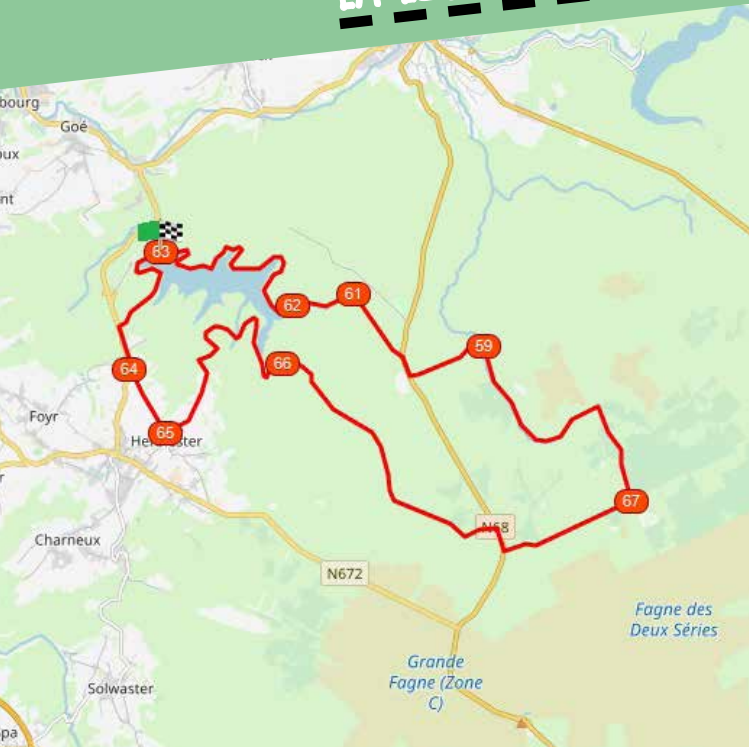

LA LIONNE #31KM

Starting point : Gileppe Dam
Route de la Gileppe – 4845 Jalhay
Node points to follow :

DIFFICULTY : DIFFICULT : 419M D+

NODEPOINTS-PROVINCEOFLIEGE.BE

RESEAUPOINTSNOEUDSPROVINCEDELIEGE

Plan > Pedal > Discover

LA LIONNE #31KM

NETWORK

NODE SYSTEM

Liège Province

NODEPOINTS-PROVINCEOFLIEGE.BE

RESEAUPOINTSNOEUDSPROVINCEDELIEGE