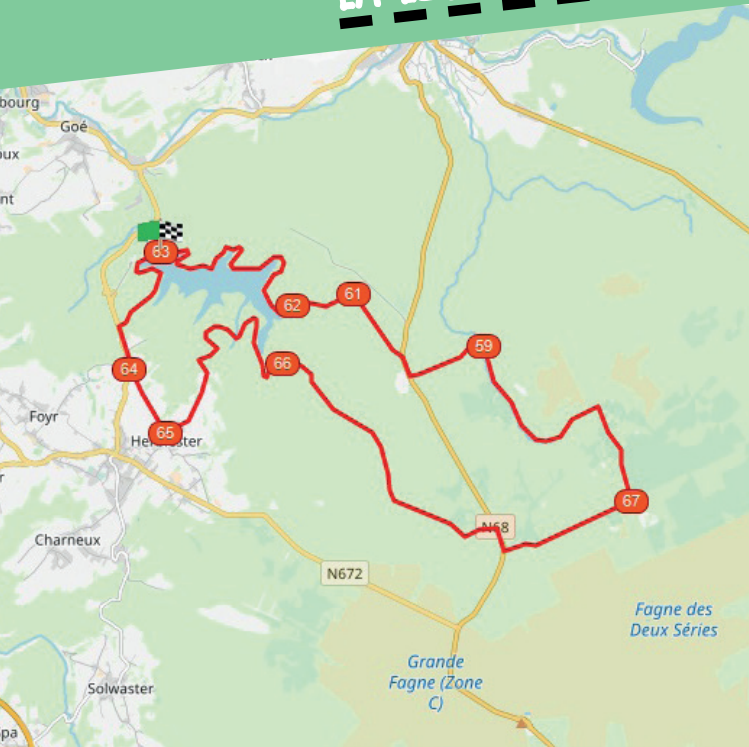

LA LIONNE #31KM

Starting point : Gileppe Dam
Route de la Gileppe – 4845 Jalhay
Node points to follow :

DIFFICULTY : DIFFICULT : 419M D+

NODEPOINTS-PROVINCEOFLIEGE.BE

[POINTSNOEUDS.PROVINCEDELIEGE](https://www.facebook.com/POINTSNOEUDS.PROVINCEDELIEGE)

Plan > Pedal > Discover

LA LIONNE #31KM

NETWORK

NODE SYSTEM

Liège Province

NODEPOINTS-PROVINCEOFLIEGE.BE

[POINTSNOEUDS.PROVINCEDELIEGE](https://www.facebook.com/POINTSNOEUDS.PROVINCEDELIEGE)