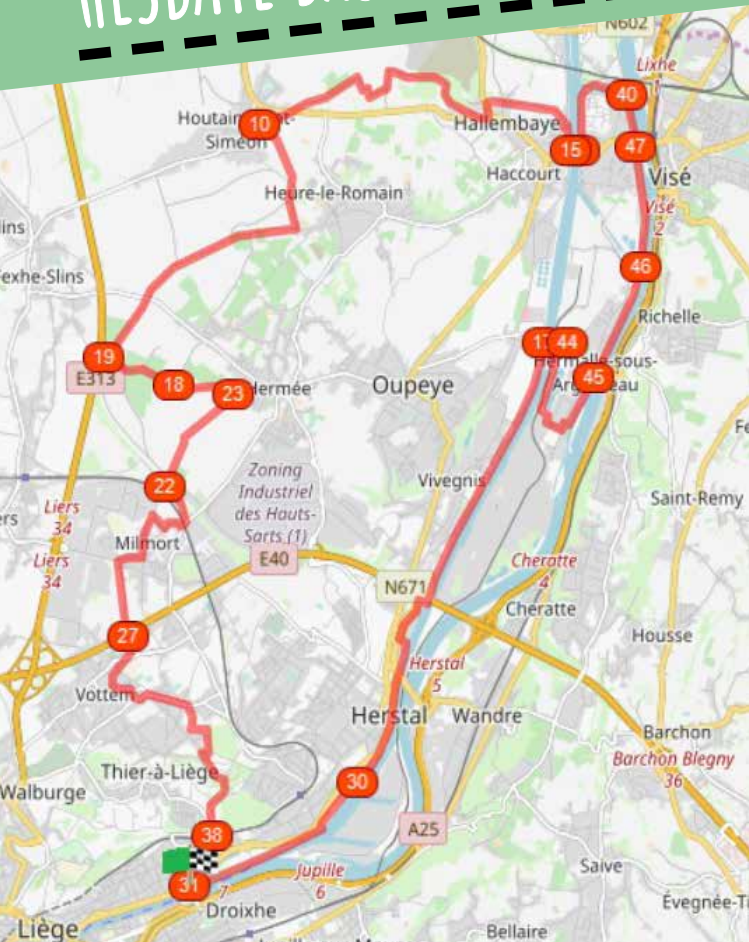

HESBAYE BASSE-MEUSE #41KM

© FTPL P. Fagnoul

Starting point : Quai de Wallonie - 4000 LIÈGE
Node points to follow :

DIFFICULTY : MEDIUM - ELEVATION : 127M

NODEPOINTS-PROVINCEOFLIEGE.BE

RESEAUPOINTSNOEUDSPROVINCEDELIEGE

Plan > Pedal > Discover

HESBAYE BASSE-MEUSE #41KM

NETWORK

NODE SYSTEM

Liège Province

NODEPOINTS-PROVINCEOFLIEGE.BE

RESEAUPOINTSNOEUDSPROVINCEDELIEGE

Province
de Liège