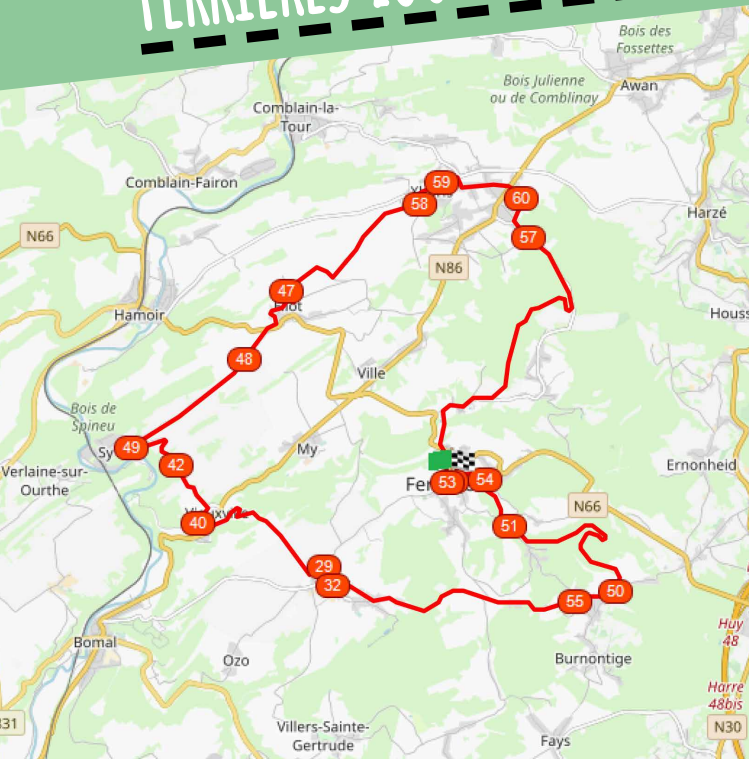

# FERRIÈRES LOOP #33KM

©FTPL P.Fagnoul

Starting point : Place de Chablis - 4190 Ferrières

Node points to follow :

DIFFICULTY : MEDIUM MOUNTAIN DIFFICULT : 559M D+

NETWORK

NODE SYSTEM

Liège Province

# FERRIÈRES LOOP #33KM

NETWORK

NODE SYSTEM

Liège Province

NODEPOINTS-PROVINCEOFLIEGE.BE

RESEAUPOINTSNOEUDSPROVINCEDELIEGE