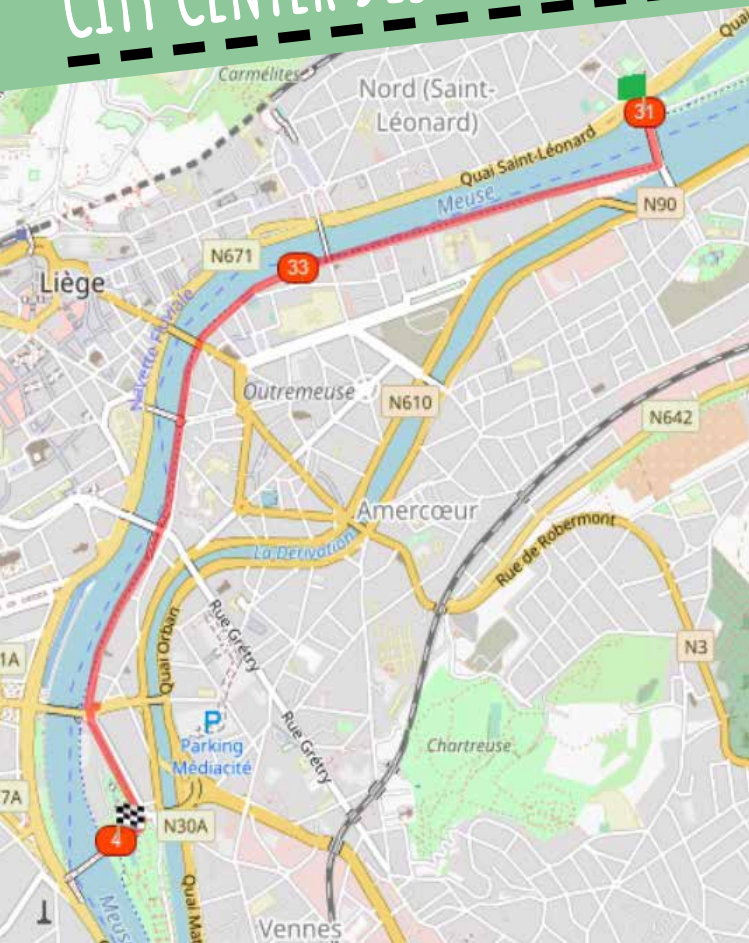

CITY CENTER DISCOVERY #7,5KM

Starting point and end point: Quai de Wallonie
4000 LIÈGE

Node points to follow :

Round trip in either direction
DIFFICULTY : EASY - ELEVATION : 10M

NODEPOINTS-PROVINCEOFLIEGE.BE

RESEAUPOINTSNOEUDSPROVINCEDELIEGE

Plan > Pedal > Discover

CITY CENTER DISCOVERY #7,5KM

NETWORK

NODE SYSTEM

Liège Province

NODEPOINTS-PROVINCEOFLIEGE.BE

RESEAUPOINTSNOEUDSPROVINCEDELIEGE

Province
de Liège