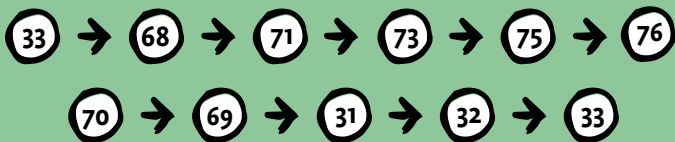

BETWEEN NÉBLON AND CONDROZ #35KM

Starting point : Car park Place Del Cour
4180 HAMOIR

Node points to follow :

DIFFICULTY : MEDIUM - ELEVATION : 284M

NODEPOINTS-PROVINCEOFLIEGE.BE

RESEAUPOINTSNOEUDSPROVINCEDELIEGE