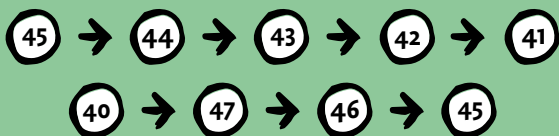

# BETWEEN MEUSE AND CANAL #11KM

Starting point : Place Gérard-Froidmont 4  
4681 HERMALLE-SOUS-ARGENTEAU

Node points to follow :

DIFFICULTY : EASY - ELEVATION : 9M

**NODEPOINTS-PROVINCEOFLIEGE.BE**

RESEAUPOINTSNOEUDSPROVINCEDELIEGE