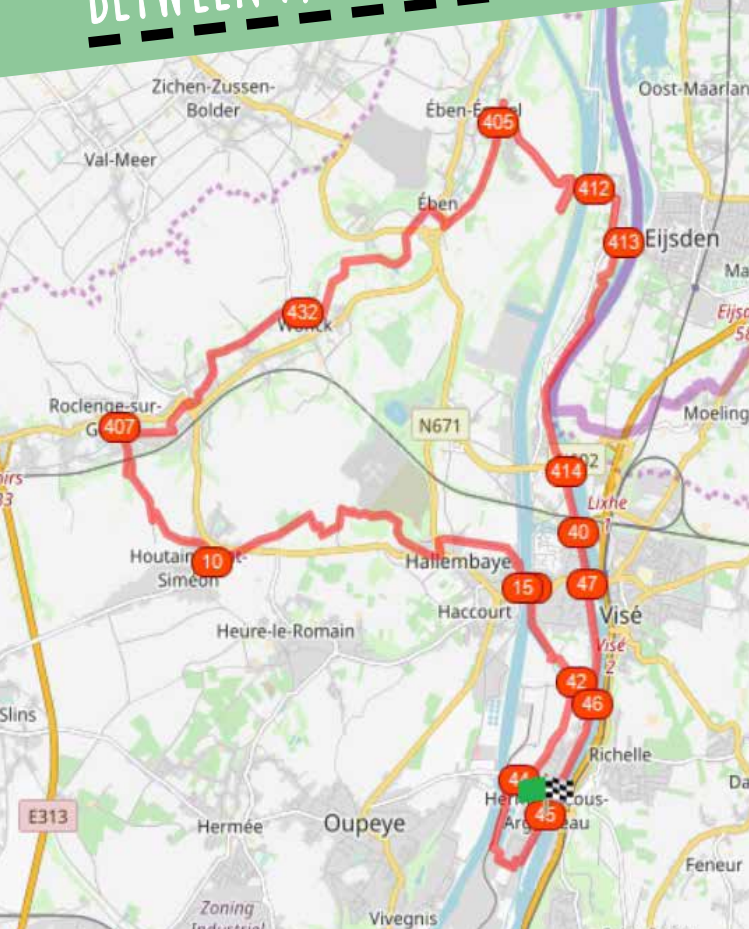

# BETWEEN MEUSE AND GEER #36KM

© FTPL P. Fagnoul

Starting point : Place Gérard-Froidmont 4  
4681 HERMALLE-SOUS-ARGENTEAU

Node points to follow :

45 → 44 → 43 → 42 → 41 → 15

10 → 407 → 432 → 405 → 412 → 413

414 → 40 → 47 → 46 → 45

DIFFICULTY : MEDIUM - ELEVATION : 91M

NETWORK

**NODE SYSTEM**

Liège Province

**NODEPOINTS-PROVINCEOFLIEGE.BE**

RESEAUPOINTSNOEUDSPROVINCEDELIEGE

Plan > Pedal > Discover

# BETWEEN MEUSE AND GEER #36KM

NETWORK

NODE SYSTEM

Liège Province

NODEPOINTS-PROVINCEOFLIEGE.BE

RESEAUPOINTSNOEUDSPROVINCEDELIEGE

Province  
de Liège