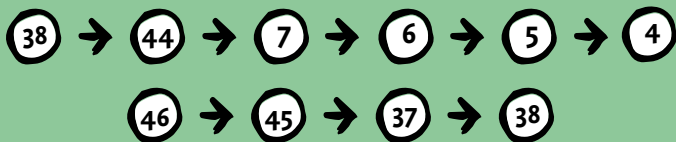

BANNEUX LANDSCAPES #24KM

Starting point : Place du village - Route de Banneux
4141 PRIMONT

Node points to follow :

DIFFICULTY : MEDIUM - ELEVATION : 124M

NODEPOINTS-PROVINCEOFLIEGE.BE

RESEAUPOINTSNOEUDSPROVINCEDELIEGE