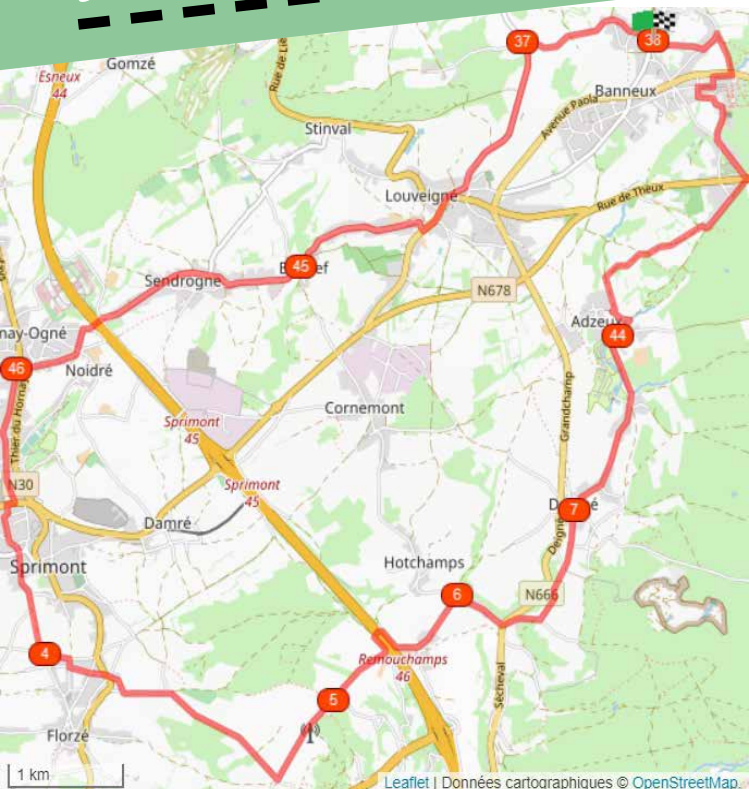

BANNEUX LANDSCAPES #24KM

Starting point : Place du village - Route de Banneux
4141 PRIMONT

Node points to follow :

DIFFICULTY : MEDIUM - ELEVATION : 124M

NODEPOINTS-PROVINCEOFLIEGE.BE

RESEAUPOINTSNOEUDSPROVINCEDELIEGE

Plan > Pedal > Discover

BANNEUX LANDSCAPES #24KM

NODEPOINTS-PROVINCEOFLIEGE.BE

RESEAUPOINTSNOEUDSPROVINCEDELIEGE

Province de Liège