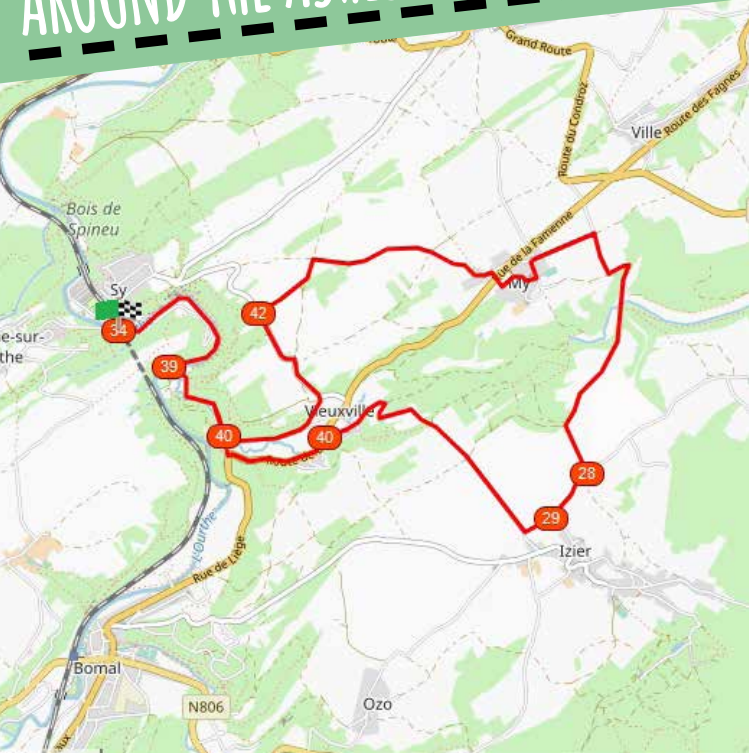

AROUND THE ASHES OF LOGNE #17.5KM

©FTPL P.Fagnoul

Starting point : Chemin de Sy - 4190 Sy

Node points to follow :

DIFFICULTY : MEDIUM : 350M D+

NODEPOINTS-PROVINCEOFLIEGE.BE

RESEAUPOINTSNOEUDSPROVINCEDELIEGE

Plan > Pedal > Discover

AROUND THE ASHES OF LOGNE #17.5KM

NODEPOINTS-PROVINCEOFLIEGE.BE

RESEAUPOINTSNOEUDSPROVINCEDELIEGE