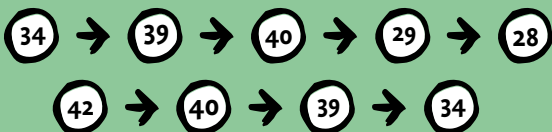

AROUND THE ASHES OF LOGNE #17.5KM

©FTPL P.Fagnoul

Starting point : Chemin de Sy - 4190 Sy

Node points to follow :

DIFFICULTY : MEDIUM : 350M D+

NODEPOINTS-PROVINCEOFLIEGE.BE

RESEAUPOINTSNOEUDSPROVINCEDELIEGE