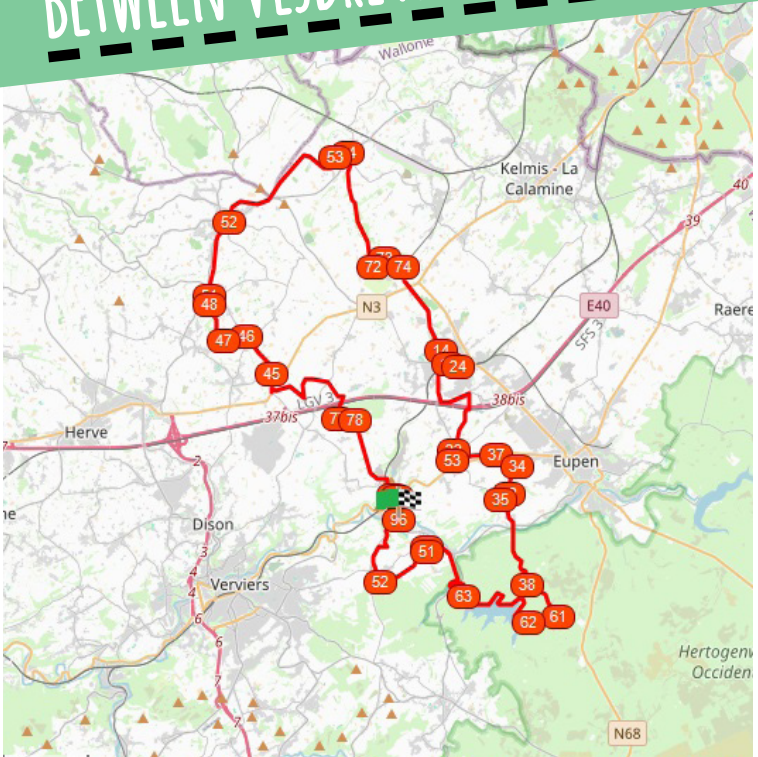

BETWEEN VESDRE AND MEUSE #64KM

Starting point : tourist car park,
Hors les Portes, 4830 LIMBOURG

Node points to follow :

DIFFICULTY : DIFFICULT - ELEVATION : 770M

NODEPOINTS-PROVINCEOFLIEGE.BE

RESEAUPOINTSNOEUDSPROVINCEDELIEGE

Province
de Liège

Plan > Pedal > Discover

BETWEEN VESDRE AND MEUSE #64KM

NODEPOINTS-PROVINCEOFLIEGE.BE

RESEAUPOINTSNOEUDSPROVINCEDELIEGE

Province
de Liège